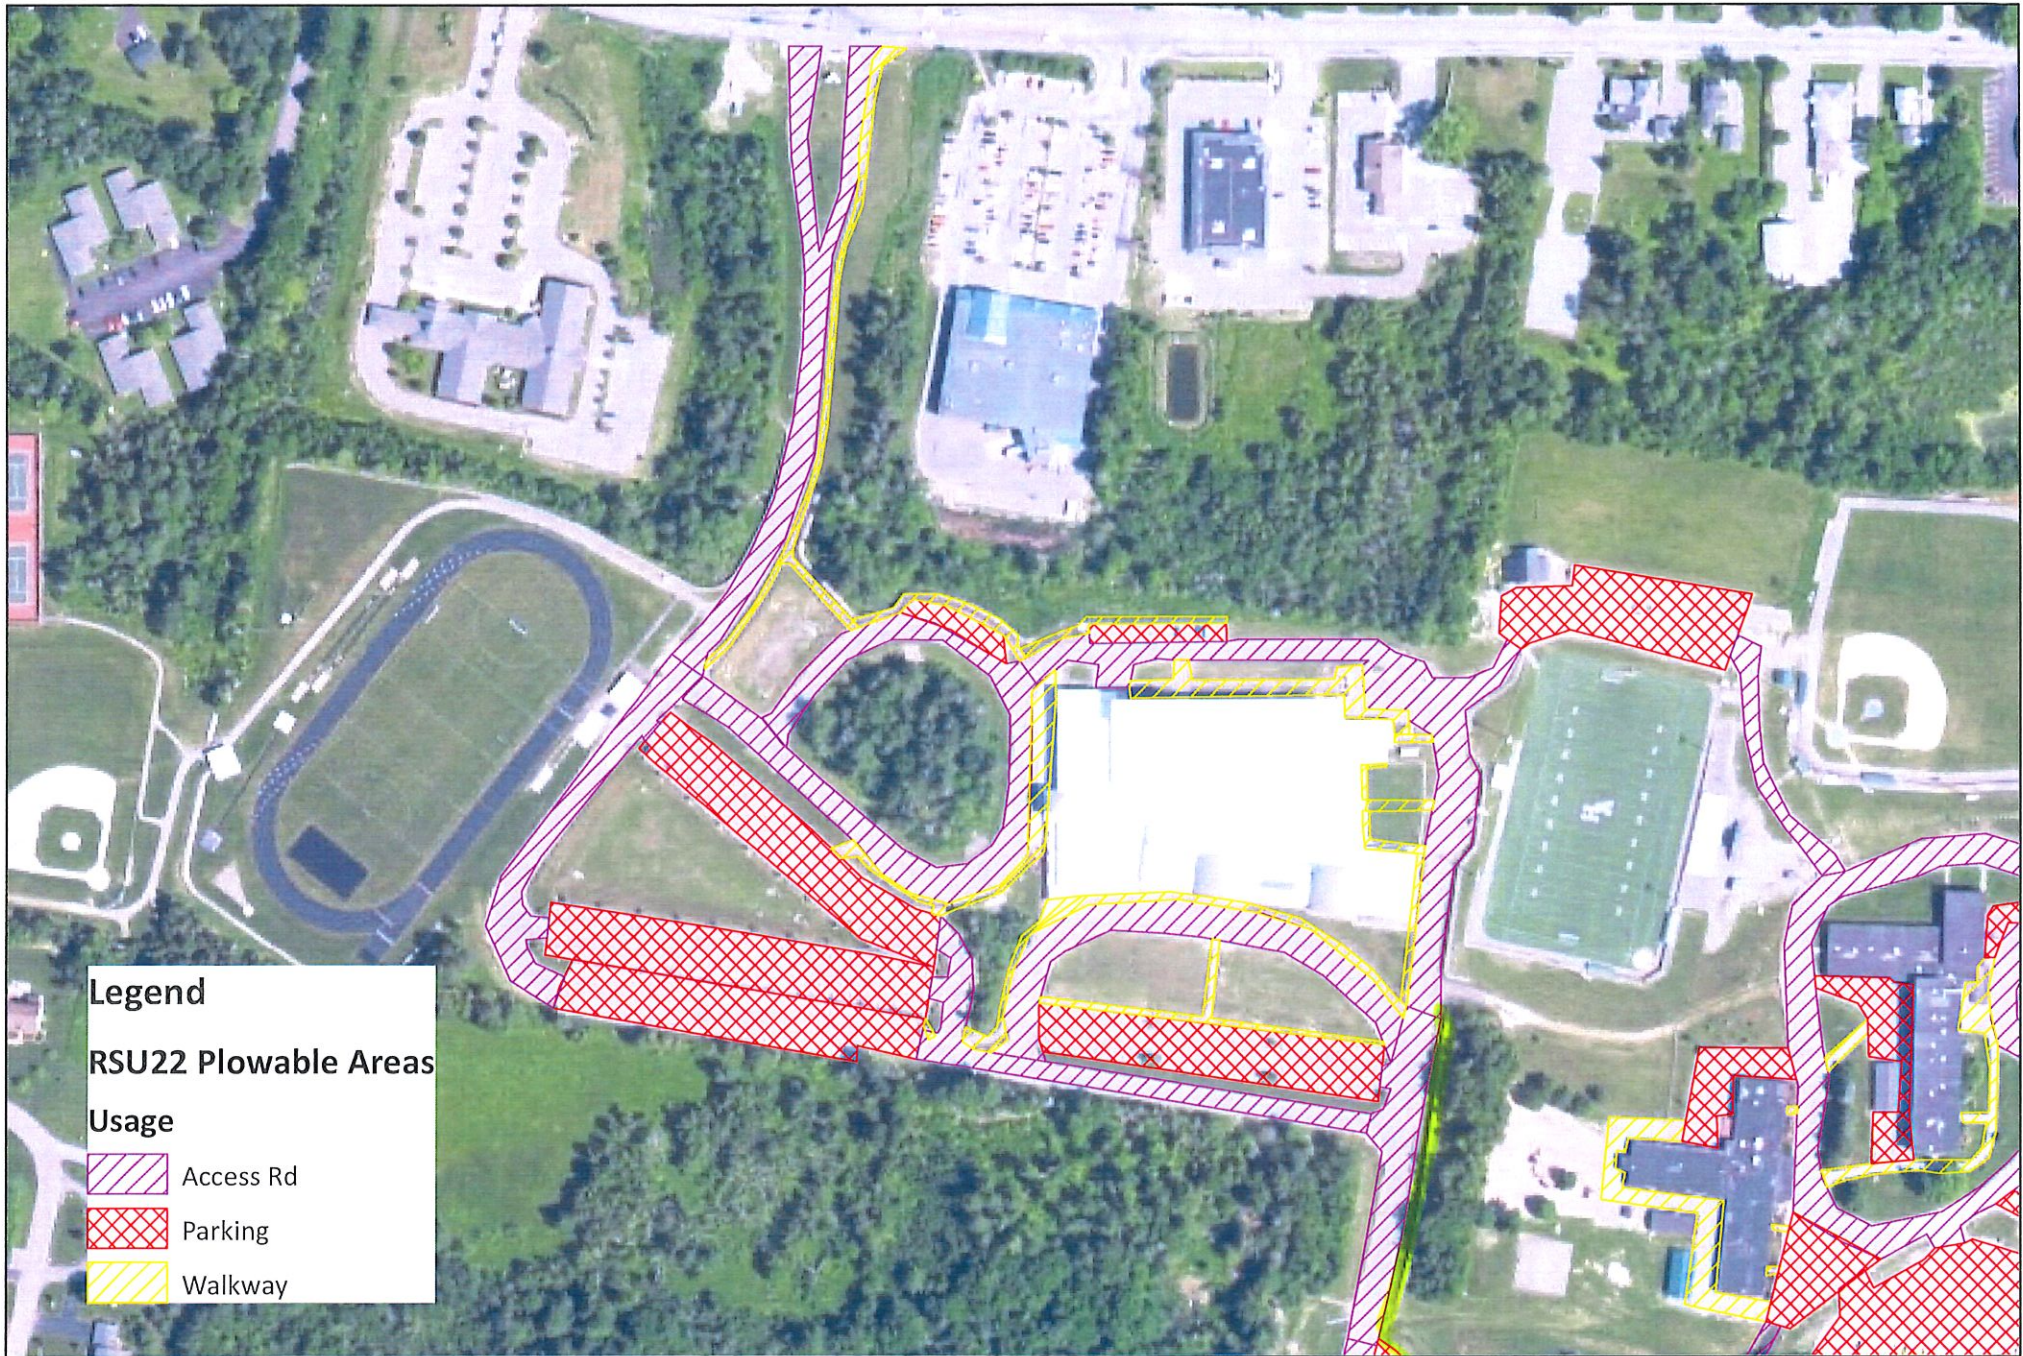

# Hampden Academy Campus Map - Areas for Snow Removal

## Legend

### RSU22 Plowable Areas

#### Usage

-  Access Rd
-  Parking
-  Walkway